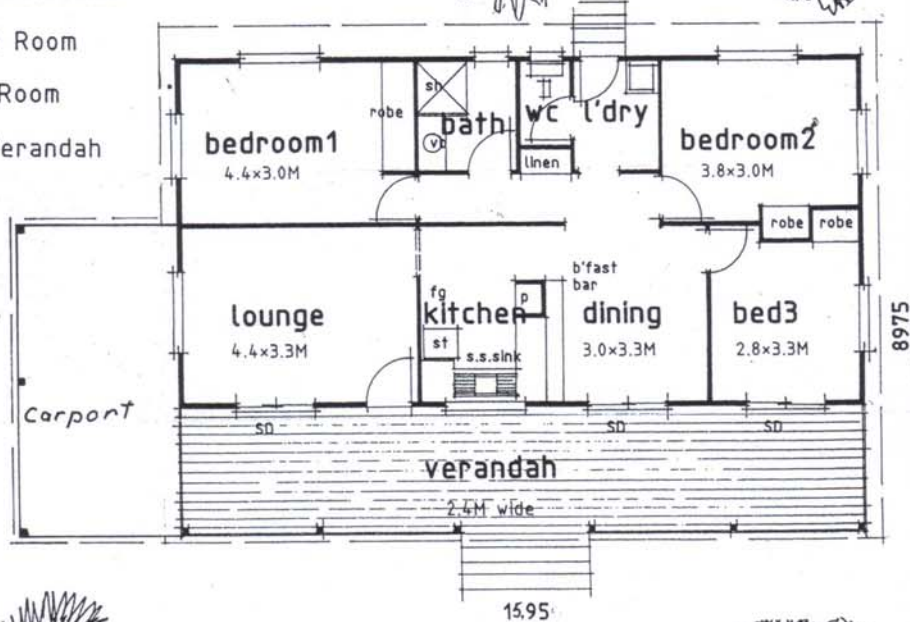

REDBUD

THIS HOME FEATURES

- Colorbond Roof
- Hardiplank Cladding
- Three Bedrooms
- Lounge Room
- Dining Room
- Wide Verandah

THIS PLAN IS PROTECTED UNDER INTELLECTUAL PROPERTY COPYRIGHT LAWS AND MAY NOT BE CHANGED, ALTERED OR BUILT WITHOUT WRITTEN LICENCE IN AUSTRALIA

WIDTH 15950
DEPTH 8975

CARPORT	17M ²
HOUSE	85M ²
VERANDAH	31M ²
TOTAL	133M²