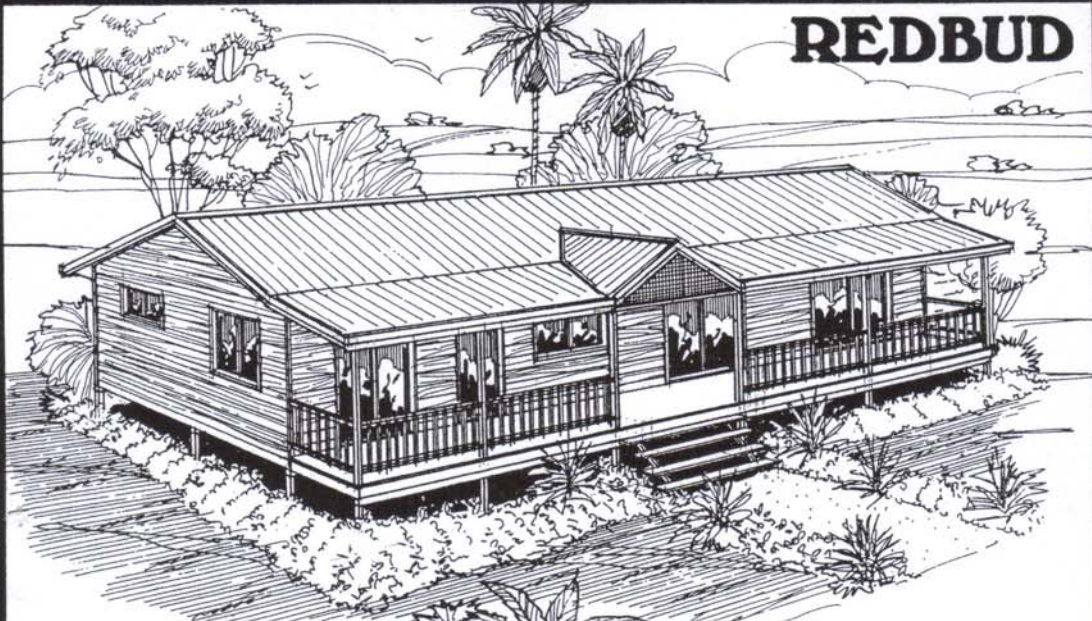

REDBUD

THIS HOME FEATURES

- Colorbond Roof
- Hardiplank Cladding
- Three Bedrooms
- Lounge Room
- Dining Room
- Wide Verandah

THIS PLAN IS PROTECTED UNDER INTELLECTUAL PROPERTY COPYRIGHT LAWS AND MAY NOT BE CHANGED, ALTERED OR BUILT WITHOUT WRITTEN LICENCE IN AUSTRALIA

WIDTH 15950
DEPTH 8975

CARPORT	17M ²
HOUSE	85M ²
VERANDAH	31M ²
TOTAL	133M²