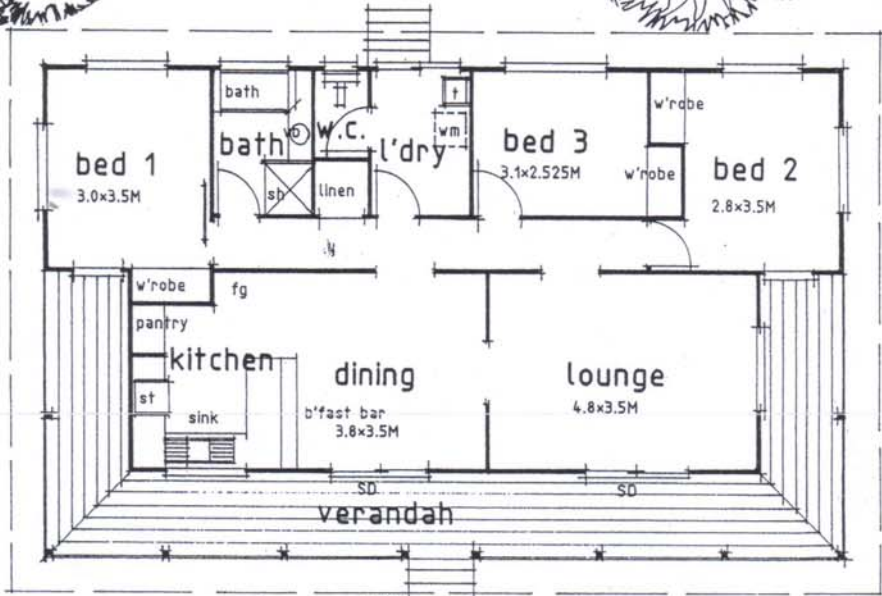

PROTEA

THIS HOME FEATURES

- Colorbond Roof
- Western Red Cedar
- Three Bedrooms
- Lounge Room
- Dining Room
- Verandahs

CONVERTED ROOM SIZES

- Lounge Room - 16'x11'8"
- Dining Room - 12'8"x11'8"
- Bedroom 1 - 10'x11'8"
- Bedroom 2 - 9'4"x11'8"
- Bedroom 3 - 10'4"x8'5"

8725

14525

THIS PLAN IS PROTECTED UNDER INTELLECTUAL PROPERTY COPYRIGHT LAWS AND MAY NOT BE CHANGED, ALTERED OR BUILT WITHOUT WRITTEN LICENCE IN AUSTRALIA

AREA - 126.73 sq.m.

WIDTH 14525
DEPTH 8725