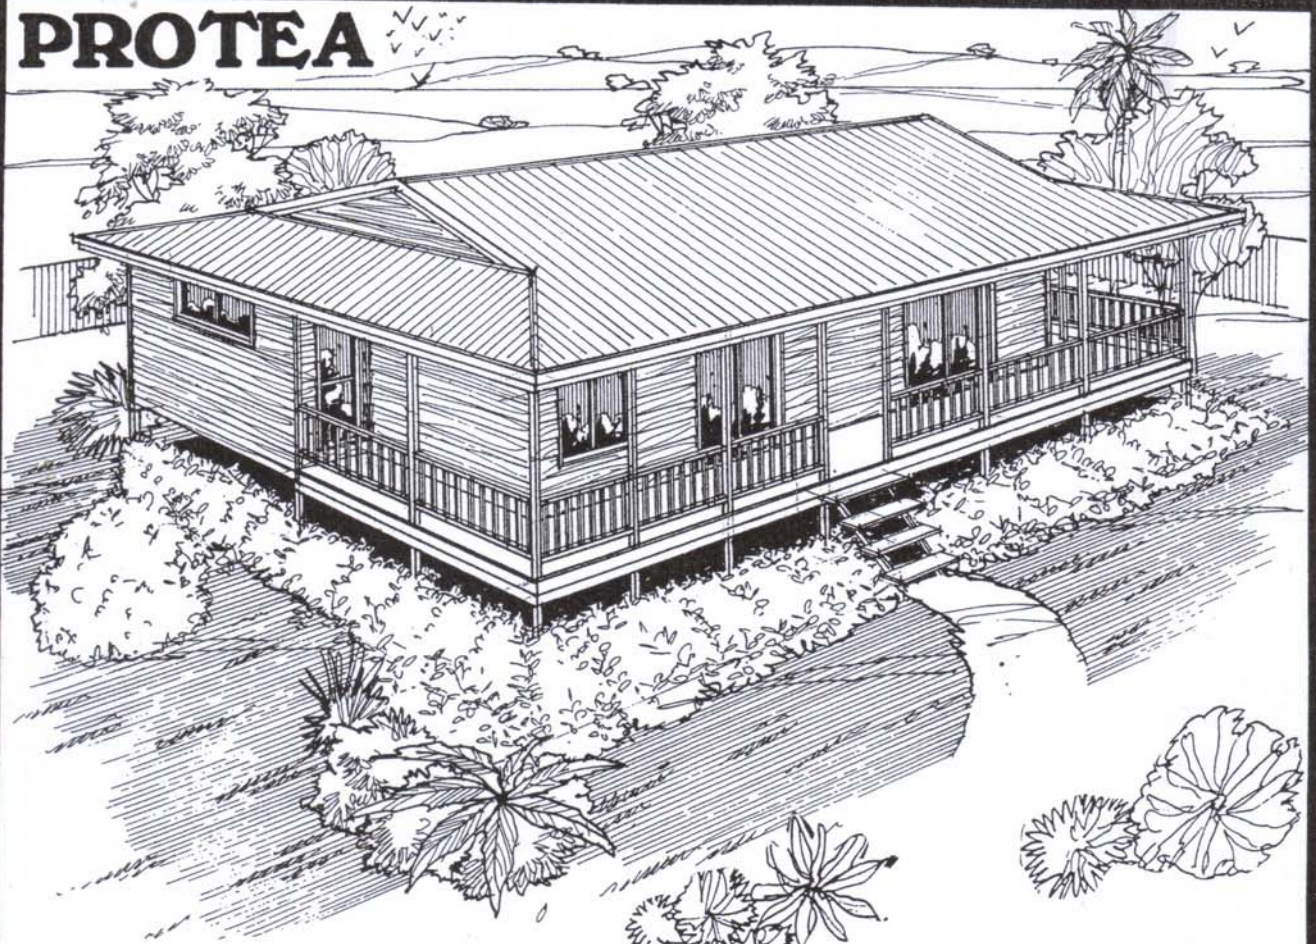

PROTEA

THIS HOME FEATURES

- Colorbond Roof
- Western Red Cedar
- Three Bedrooms
- Lounge Room
- Dining Room
- Verandahs

CONVERTED ROOM SIZES

- Lounge Room - 16'x11'8"
- Dining Room - 12'8"x11'8"
- Bedroom 1 - 10'x11'8"
- Bedroom 2 - 9'4"x11'8"
- Bedroom 3 - 10'4"x8'5"

8725

14525

THIS PLAN IS PROTECTED UNDER INTELLECTUAL PROPERTY COPYRIGHT LAWS AND MAY NOT BE CHANGED, ALTERED OR BUILT WITHOUT WRITTEN LICENCE IN AUSTRALIA

AREA - 126.73 sq.m.

WIDTH 14525
DEPTH 8725