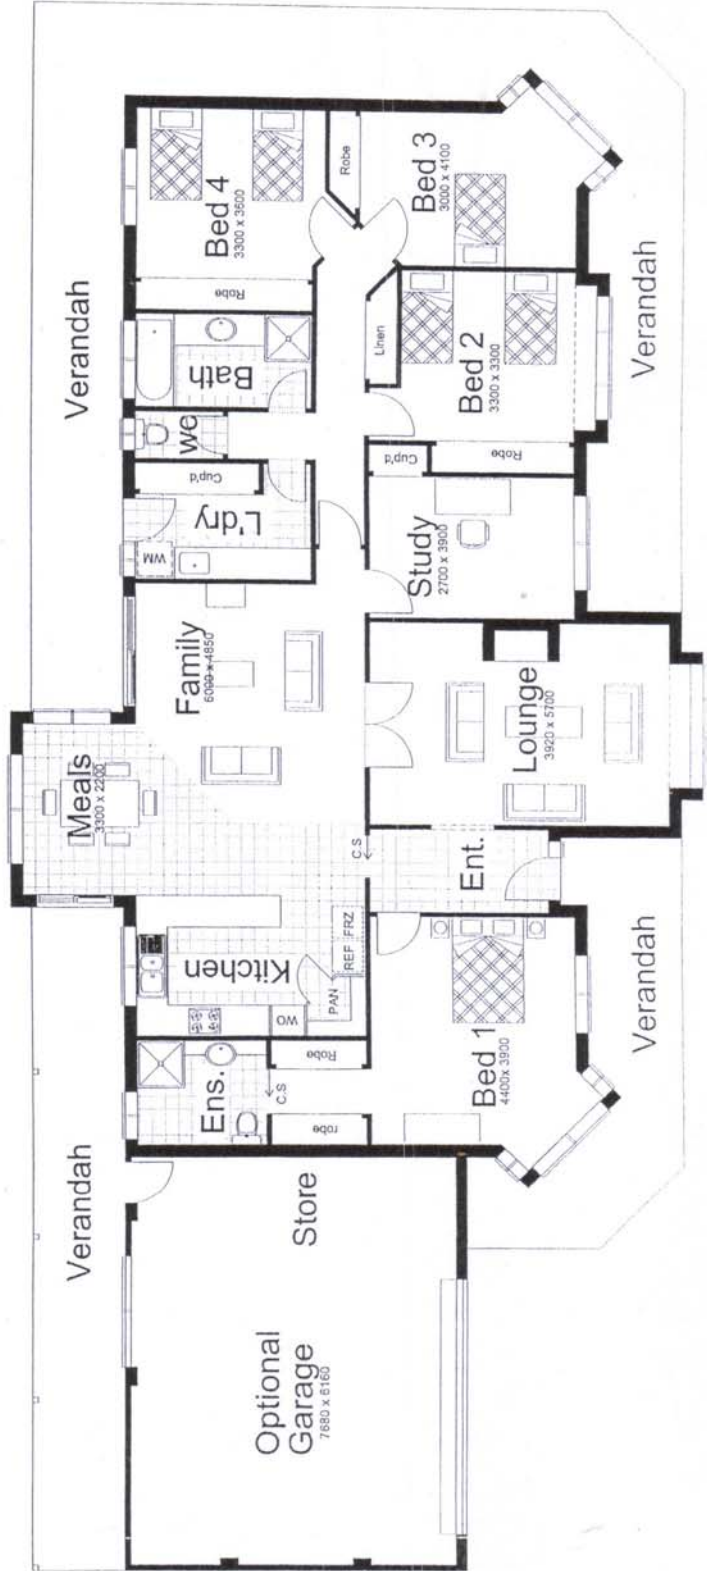

The Federation 217

CAIRNS

Quality HOMES

LIVING - 201.78
 VERANDA - 98.66
 GARAGE - 52.21
 TOTAL - 352.65 M/2